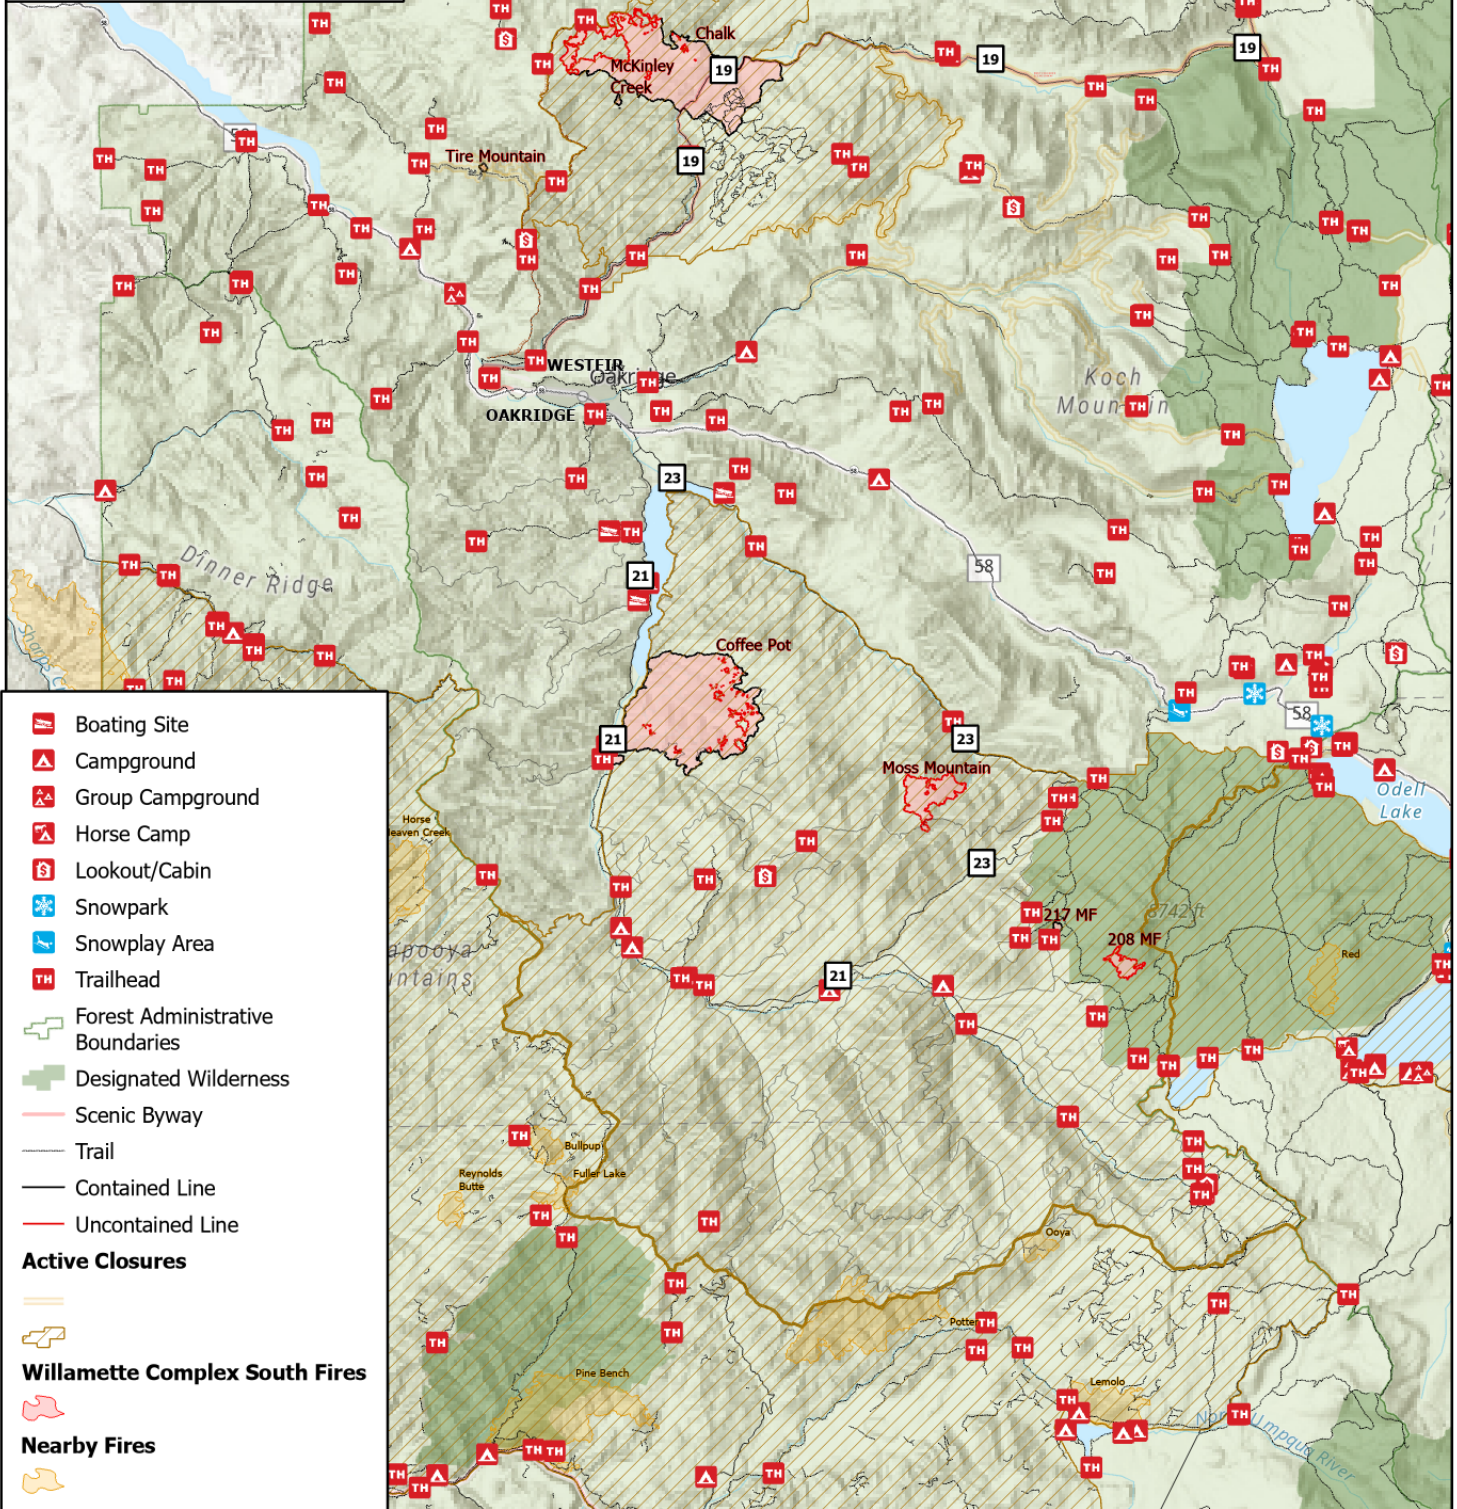

Public Information

Willamette Complex South OR-WIF-240264

13,170 acres at 08/29/2024 2203 hrs

8/31/2024

0 2 4 6 8

Miles

1:350,000 | EA CIMT | 08/30/2024 2048
Acres from IR
North American 1983 Datum, LatLong Grid

Incident Name	Acres
208 MF	255
217 MF	38
Chalk	5762
Coffee Pot	6181
McKinley Creek	24
Moss Mountain	874
Tire Mountain	23

- Boating Site
- Campground
- Group Campground
- Horse Camp
- Lookout/Cabin
- Snowpark
- Snowplay Area
- Trailhead
- Forest Administrative Boundaries
- Designated Wilderness
- Scenic Byway
- Trail
- Contained Line
- Uncontained Line

Active Closures

Willamette Complex South Fires

Nearby Fires